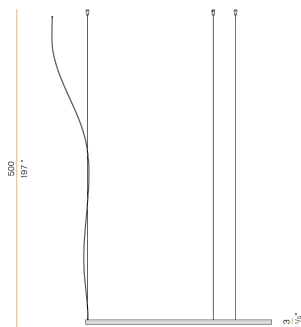

PANZERI

Zero Round

24V DC
M10301.125.0410

● white

Data sheet

CODE	M10301.125.0410
SYSTEM POWER CONSUMPTION	62W
EFFICACY	82.24lm/W
LIGHT SOURCE	LED
LIGHT SOURCE LIFETIME	L70 (B50) 60.000h
COLOUR TEMPERATURE	3000K Ra>90
LIGHT DISTRIBUTION	diffused
POWER SUPPLY	24V DC
DRIVER	remote not included
LUMEN OUTPUT	5099lm
WEIGHT	1,06 Kg
PROTECTION DEGREE	IP20
COLOUR TOLLERANCES	SDCM 3
PACKING DIMENSIONS	135,0 x 135,0 x 18,0 cm

Single or multiple suspension lighting fixture for interiors, with direct and indirect light emission.

Bended extruded aluminium structure in white, black, bronze, mat brass or titanium polyacrylic paint.

Extruded polycarbonate diffuser with opaline finish.

Suspension kit with griplocks and 5m (196,9") long steel cables.

5m (196,9") long power cable in transparent PVC.

Provided without power canopy.

Technical drawing