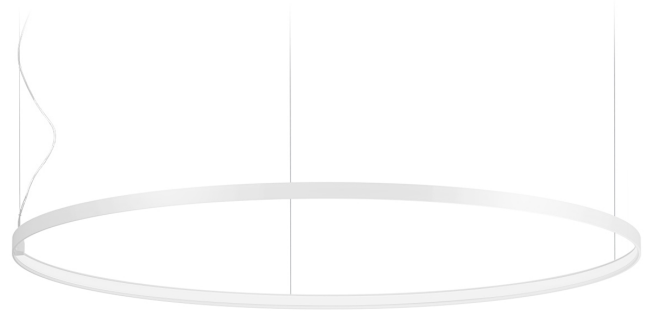

PANZERI

Zero Round

24V DC
M10301.125.0410

● white

Data sheet

CODE	M10301.125.0410
SYSTEM POWER CONSUMPTION	62W
EFFICACY	82.24lm/W
LIGHT SOURCE	LED
LIGHT SOURCE LIFETIME	L70 (B50) 60.000h
COLOUR TEMPERATURE	3000K Ra>90
LIGHT DISTRIBUTION	diffused
POWER SUPPLY	24V DC
DRIVER	remote not included
LUMEN OUTPUT	5099lm
WEIGHT	1,06 Kg
PROTECTION DEGREE	IP20
COLOUR TOLLERANCES	SDCM 3
PACKING DIMENSIONS	135,0 x 135,0 x 18,0 cm

Single or multiple suspension lighting fixture for interiors, with direct and indirect light emission.

Bended extruded aluminium structure in white, black, bronze, mat brass or titanium polyacrylic paint.

Extruded polycarbonate diffuser with opaline finish.

Suspension kit with griplocks and 5m (196,9") long steel cables.

5m (196,9") long power cable in transparent PVC.

Provided without power canopy.

Technical drawing