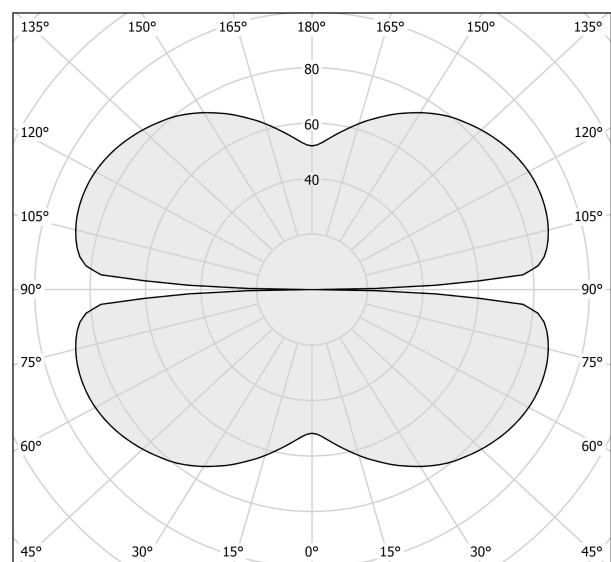

Polar diagram

cd/klm
— C0 - C180   - - - C90 - C270