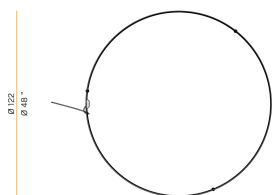

PANZERI

Zero Round

24V DC
M10301.125.0410

● white

Data sheet

CODE	M10301.125.0410
SYSTEM POWER CONSUMPTION	62W
EFFICACY	82.24lm/W
LIGHT SOURCE	LED
LIGHT SOURCE LIFETIME	L70 (B50) 60.000h
COLOUR TEMPERATURE	3000K Ra>90
LIGHT DISTRIBUTION	diffused
POWER SUPPLY	24V DC
DRIVER	remote not included
LUMEN OUTPUT	5099lm
WEIGHT	1,06 Kg
PROTECTION DEGREE	IP20
COLOUR TOLLERANCES	SDCM 3
PACKING DIMENSIONS	135,0 x 135,0 x 18,0 cm

Single or multiple suspension lighting fixture for interiors, with direct and indirect light emission.

Bended extruded aluminium structure in white, black, bronze, mat brass or titanium polyacrylic paint.

Extruded polycarbonate diffuser with opaline finish.

Suspension kit with griplocks and 5m (196,9") long steel cables.

5m (196,9") long power cable in transparent PVC.

Provided without power canopy.

Technical drawing